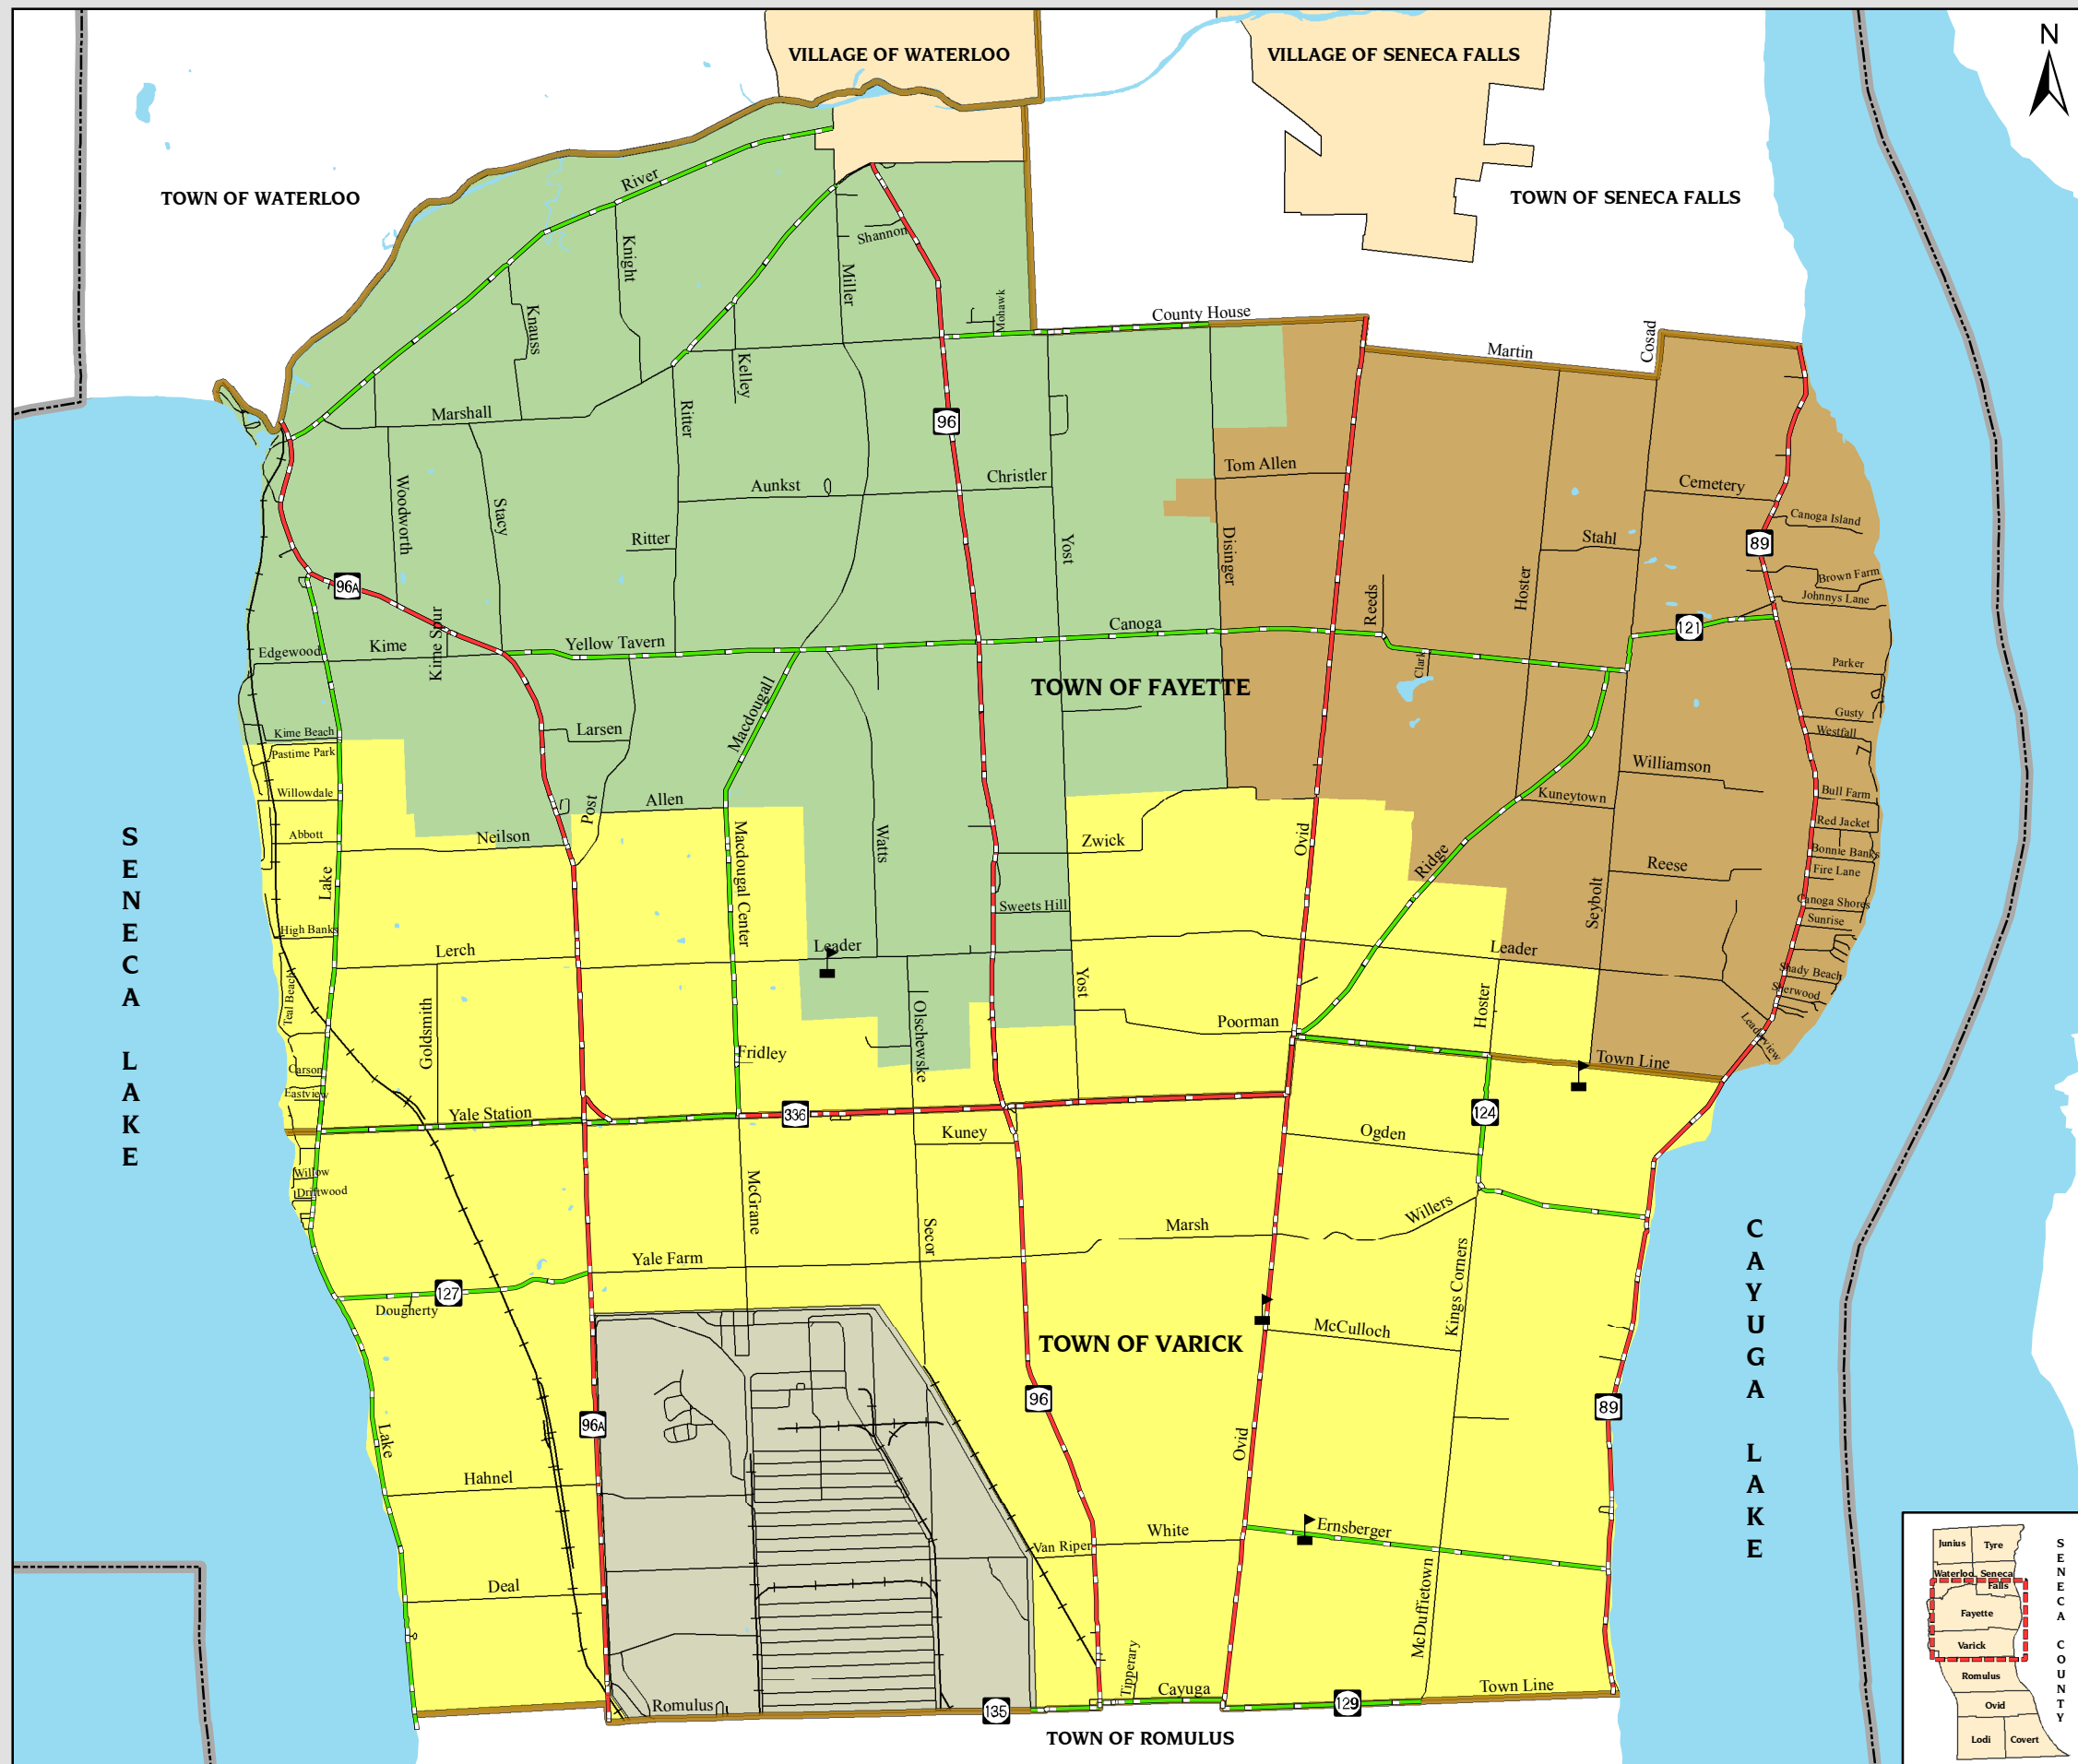

FAYETTE AND VARICK COMPREHENSIVE PLAN

Map 19 School Districts and Schools

Legend

- Seneca County
- Town Boundaries
- Village Boundaries
- State Roads
- County Roads
- Local Roads
- Railroads
- Seneca Army Depot
- Romulus Central School District
- Seneca Falls Central School District
- Waterloo Central School District
- Schools

Data Sources:

Seneca County
 NYS GIS Clearinghouse
 MRB Group, P.C.

DATE:
 JANUARY 2006

Stuart I. Brown Associates, Inc.
 Planning and Management Consultants

MRB group
 Engineering, Architecture, Surveying, P.C.