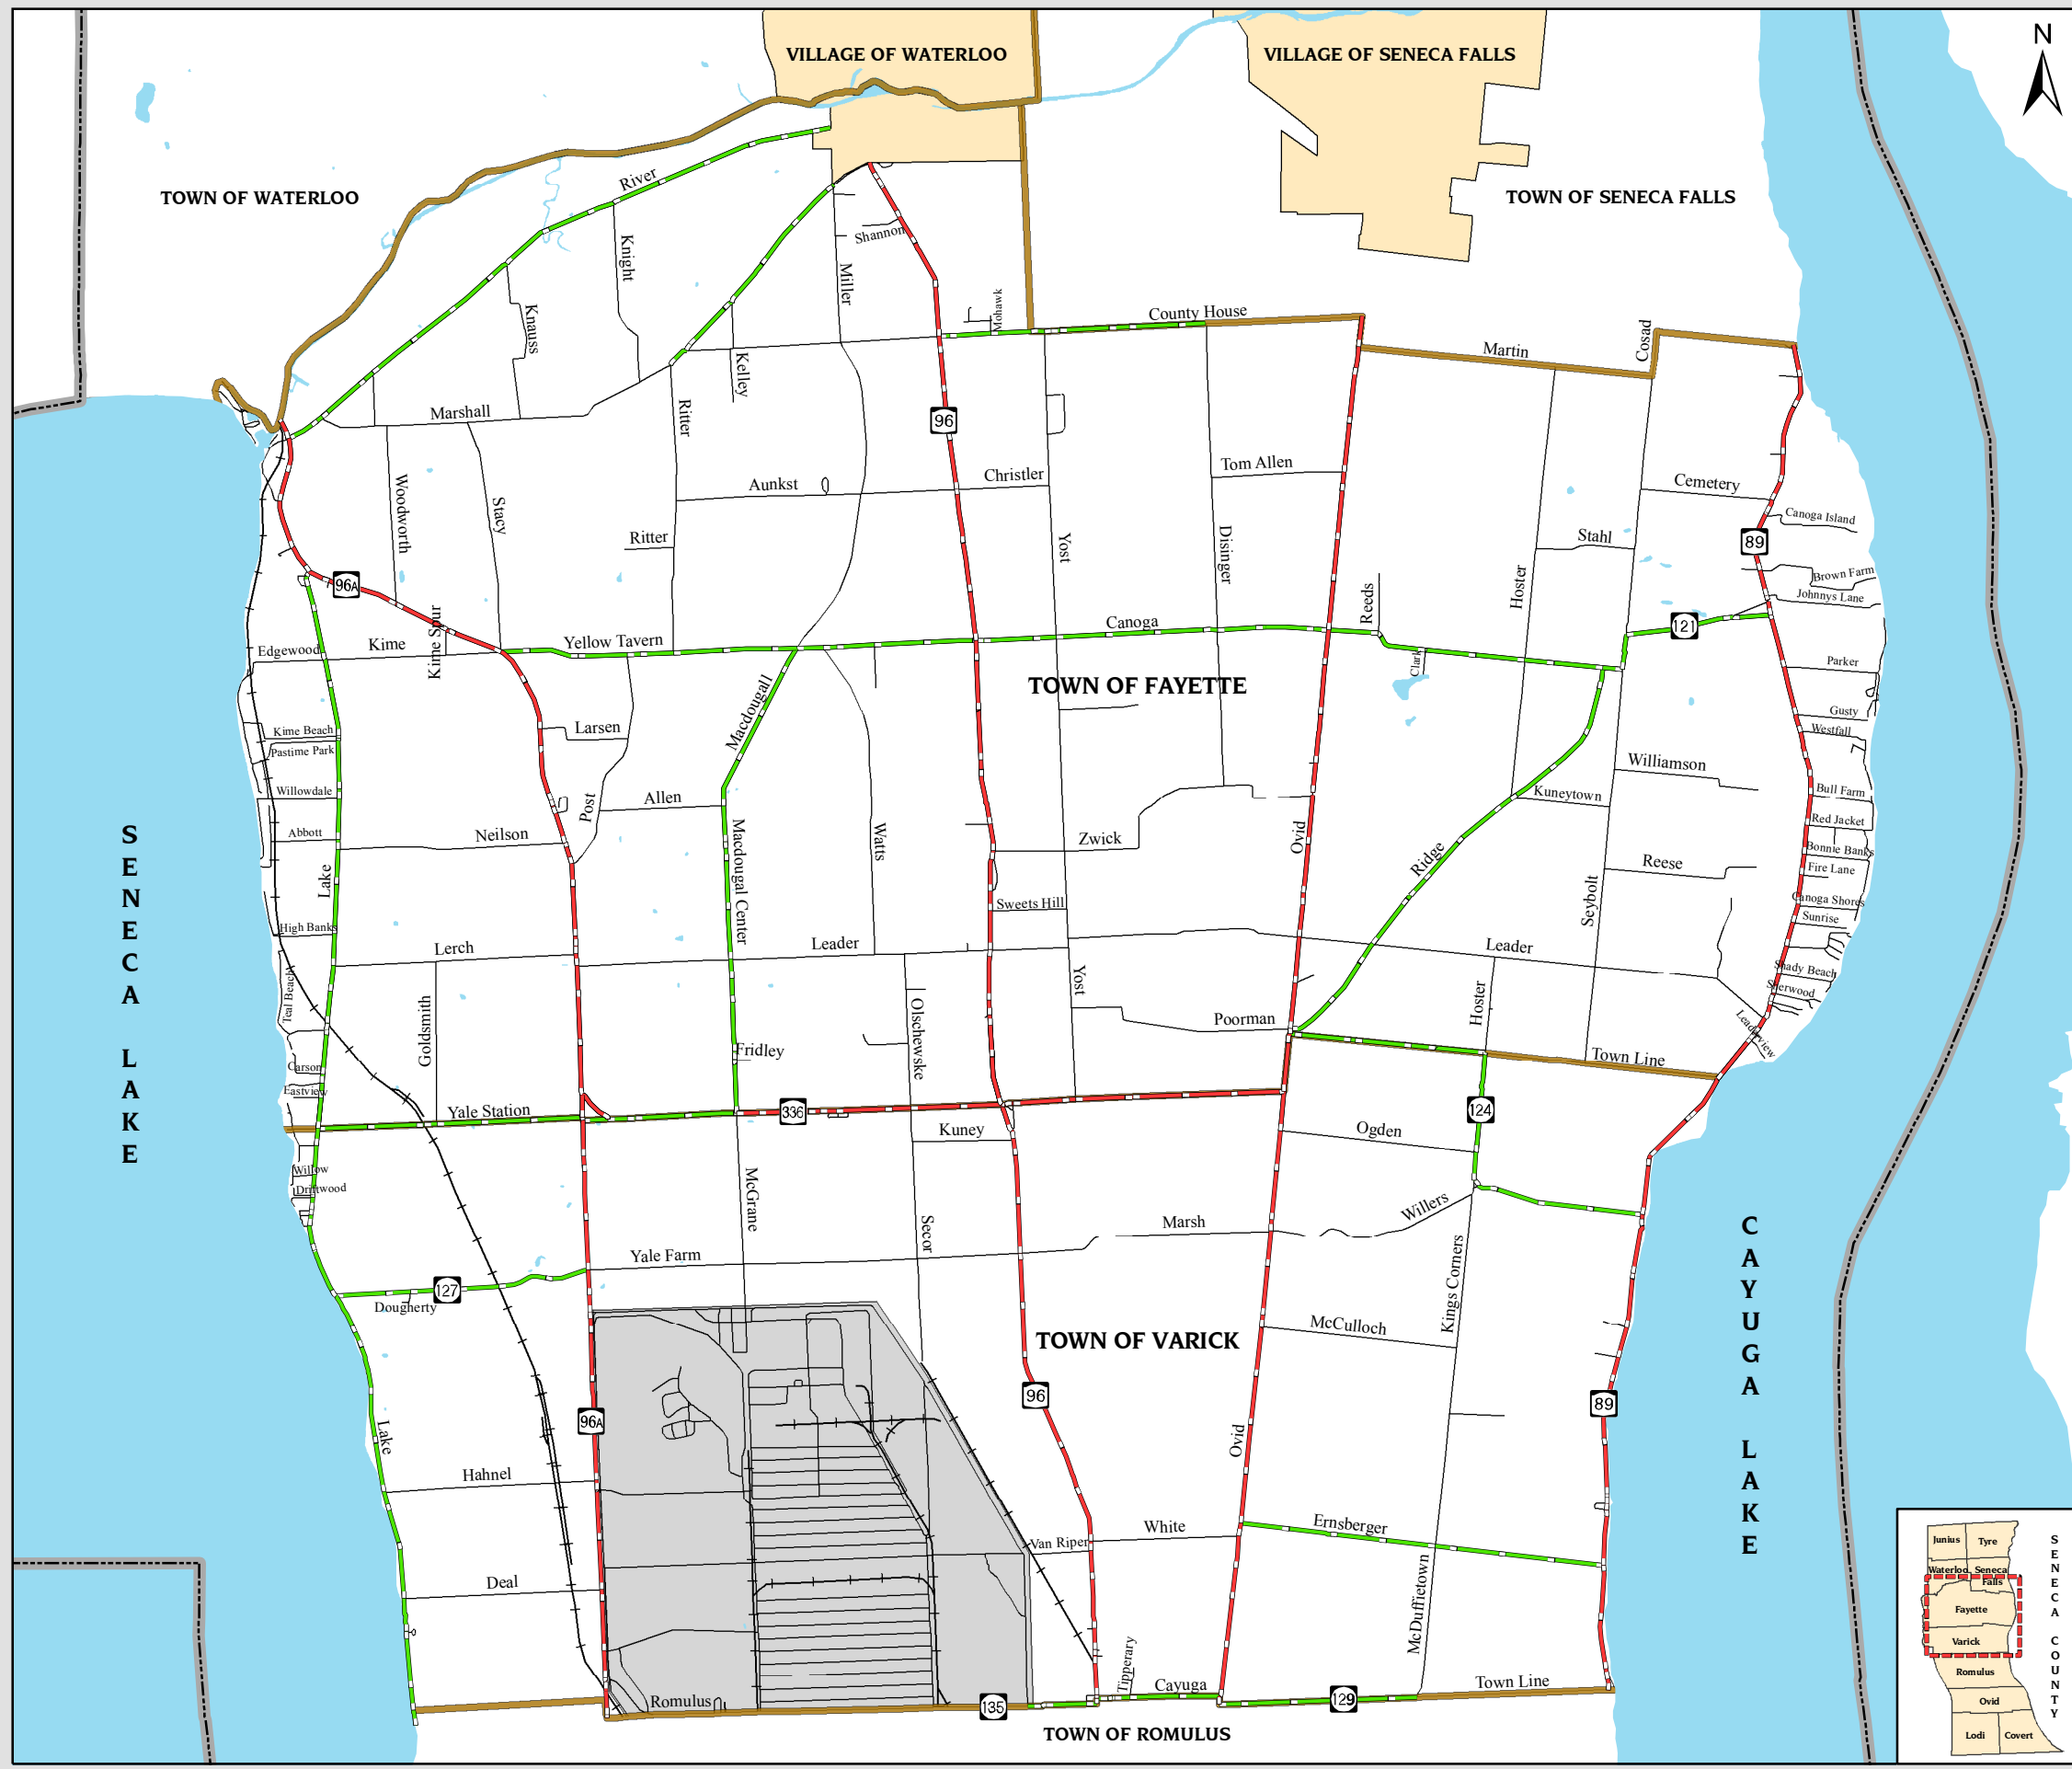

FAYETTE AND VARICK COMPREHENSIVE PLAN

Map 13 Roads and Highways

Legend

- Seneca County
- Town Boundaries
- Village Boundaries
- Seneca Army Depot
- State Roads
- County Roads
- Local Roads
- Railroads

Data Sources:

Seneca County
 NYS GIS Clearinghouse
 MRB Group, P.C.

DATE:
 JANUARY 2006

Stuart I. Brown Associates, Inc.
 Planning and Management Consultants

MRB group
 Engineering, Architecture, Surveying, P.C.